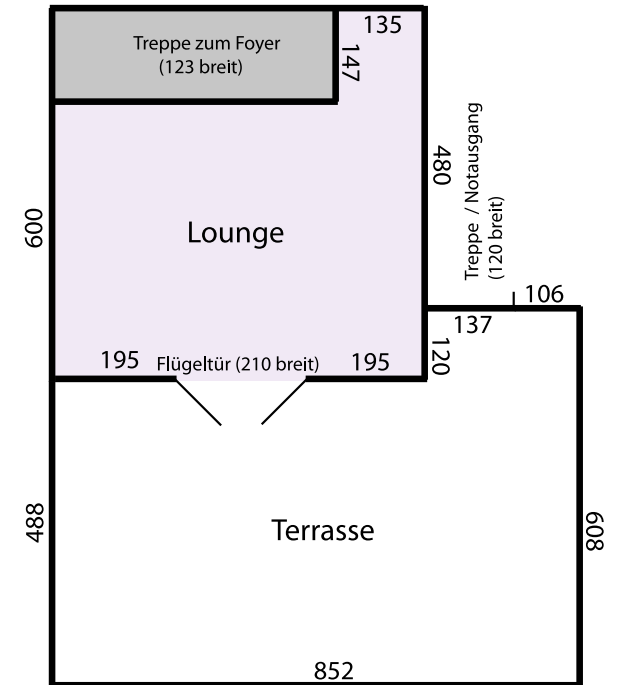

Innenansicht 1
Interior view 1

Innenansicht 2
Interior view 2

Fotos: TIPI AM KANZLERAMT

Innenansicht 3 - Bar und Foyer
Interior view 3 - Bar and foyer

Eingangsbereich
Entry area

Hinterfoyer
Foyer alcove

Lounge 2
Lounge 2

We would be happy to send you the full technical rider, containing all the details regarding the seating plan, stage, lighting, sound and projection, upon request.

Foyerplan
Foyer layout

Lounge 1 (große Lounge)
Lounge 1 (big lounge)

Lounge 2 (Raucher-Lounge)
Lounge 2 (smokers lounge)

**LAGE /
LOCATION**

TIPI AM KANZLERAMT
Große Querallee
10557 Berlin

.....
ALLGEMEINE TECHNISCHE INFORMATIONEN /
GENERAL TECHNICAL INFORMATION
.....

BUCHUNGSANFRAGEN / BOOKING REQUEST