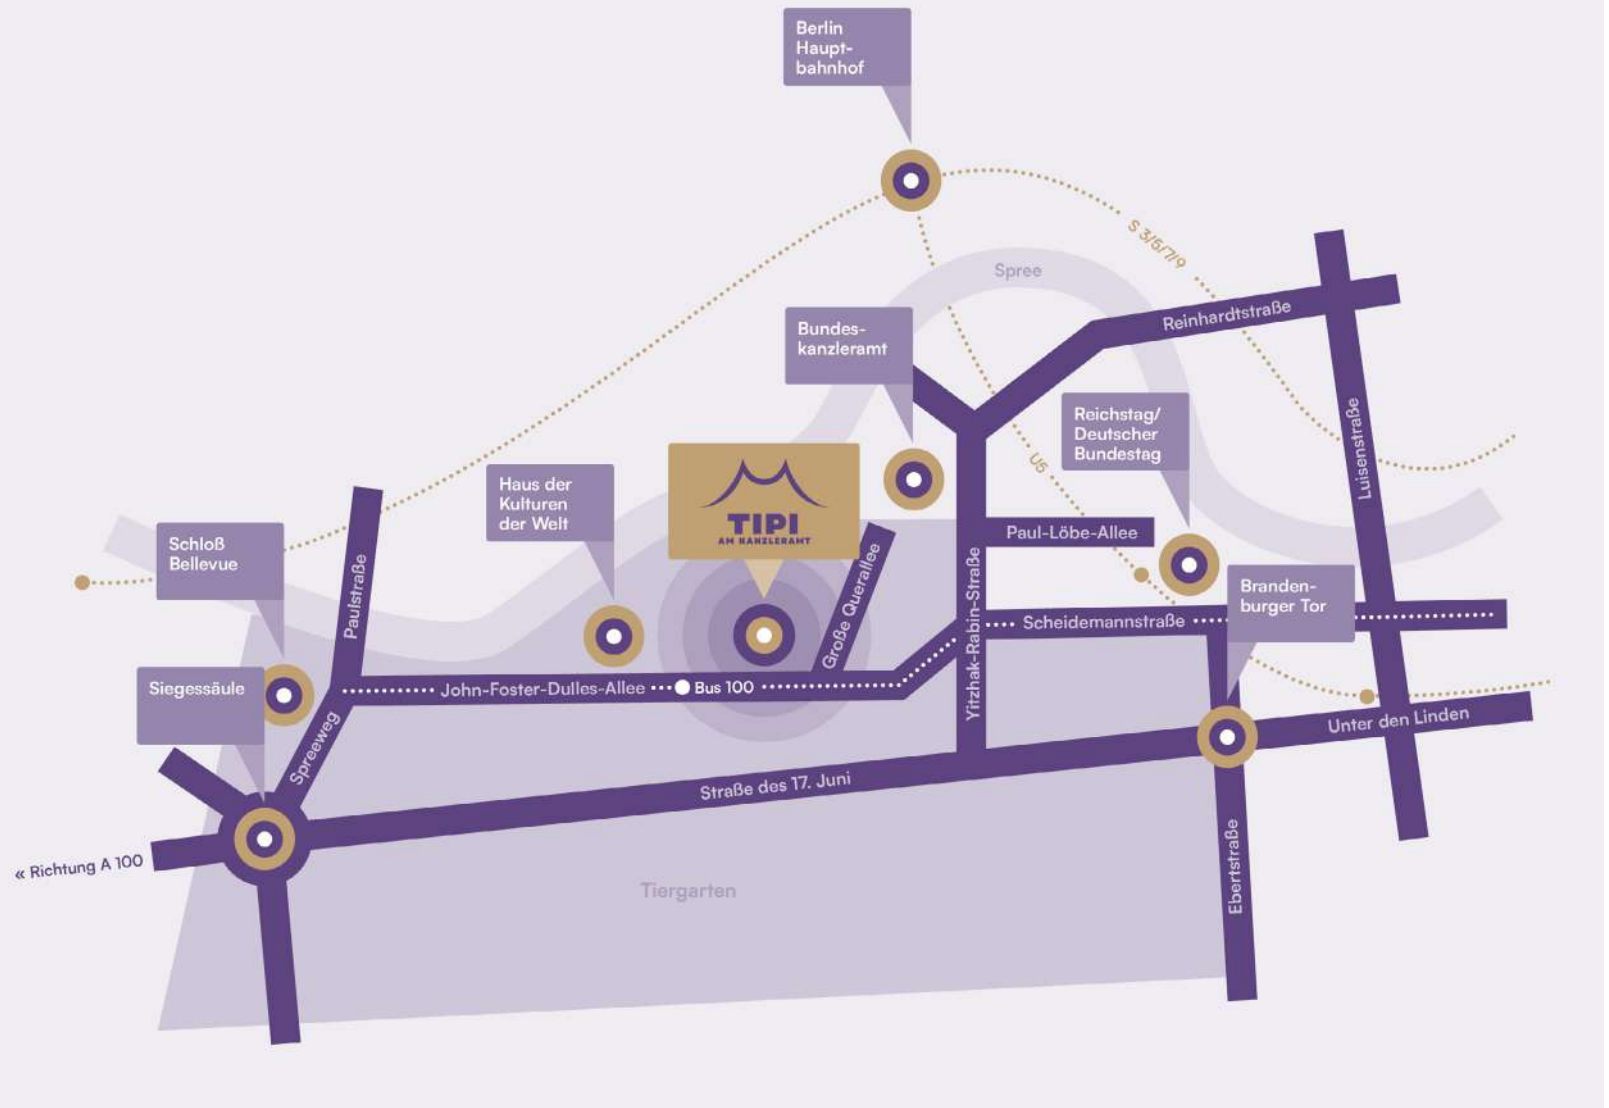

We would be happy to send you the full technical rider, containing all the details regarding the seating plan, stage, lighting, sound and projection, upon request.

Foyerplan
Foyer layout

Lounge 1 (große Lounge)
Lounge 1 (big lounge)

Lounge 2 (Raucher-Lounge)
Lounge 2 (smokers lounge)

**LAGE /
LOCATION**

TIPI AM KANZLERAMT
Große Querallee
10557 Berlin

.....
ALLGEMEINE TECHNISCHE INFORMATIONEN /
GENERAL TECHNICAL INFORMATION
.....

BUCHUNGSANFRAGEN / BOOKING REQUEST